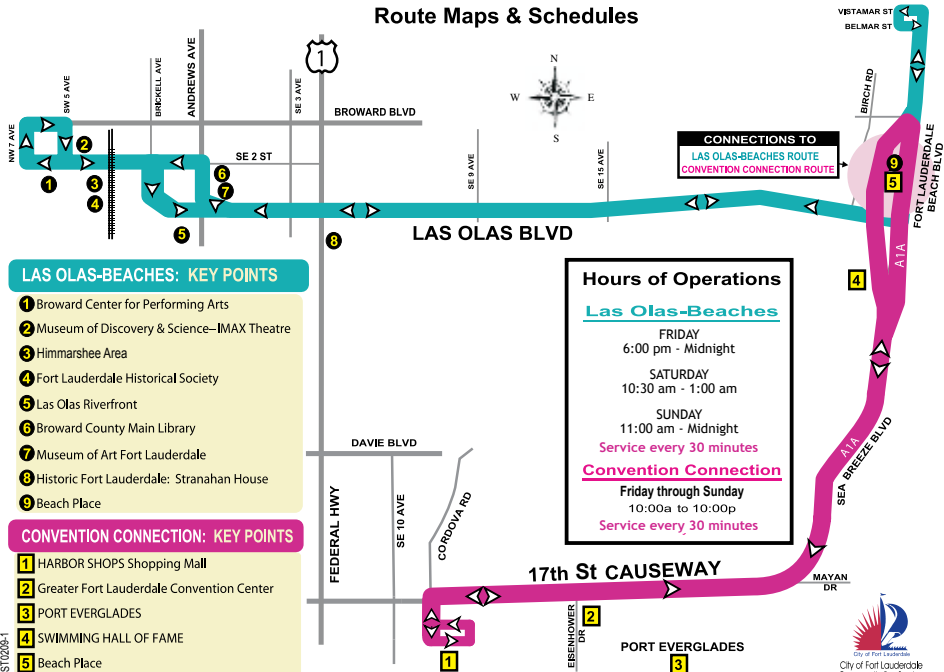

design by: rudywwcc@yahoo.com

954.761.3543

WWW.SUNTROLLEY.COM

Fort Lauderdale, Florida

©JOHN FLANAGAN/BLACKSHEEPFOTO.COM

SUN TROLLEY ROUTE SCHEDULE 2010

- CONVENTION CONNECTION
- LAS OLAS / BEACHES

Las Olas-Beaches & Convention Connection

Route Maps & Schedules

LAS OLAS-BEACHES: KEY POINTS

- 1 Broward Center for Performing Arts
- 2 Museum of Discovery & Science—IMAX Theatre
- 3 Himmarshee Area
- 4 Fort Lauderdale Historical Society
- 5 Las Olas Riverfront
- 6 Broward County Main Library
- 7 Museum of Art Fort Lauderdale
- 8 Historic Fort Lauderdale: Stranahan House
- 9 Beach Place

CONVENTION CONNECTION: KEY POINTS

- 1 HARBOR SHOPS Shopping Mall
- 2 Greater Fort Lauderdale Convention Center
- 3 PORT EVERGLADES
- 4 SWIMMING HALL OF FAME
- 5 Beach Place

ST02009-1