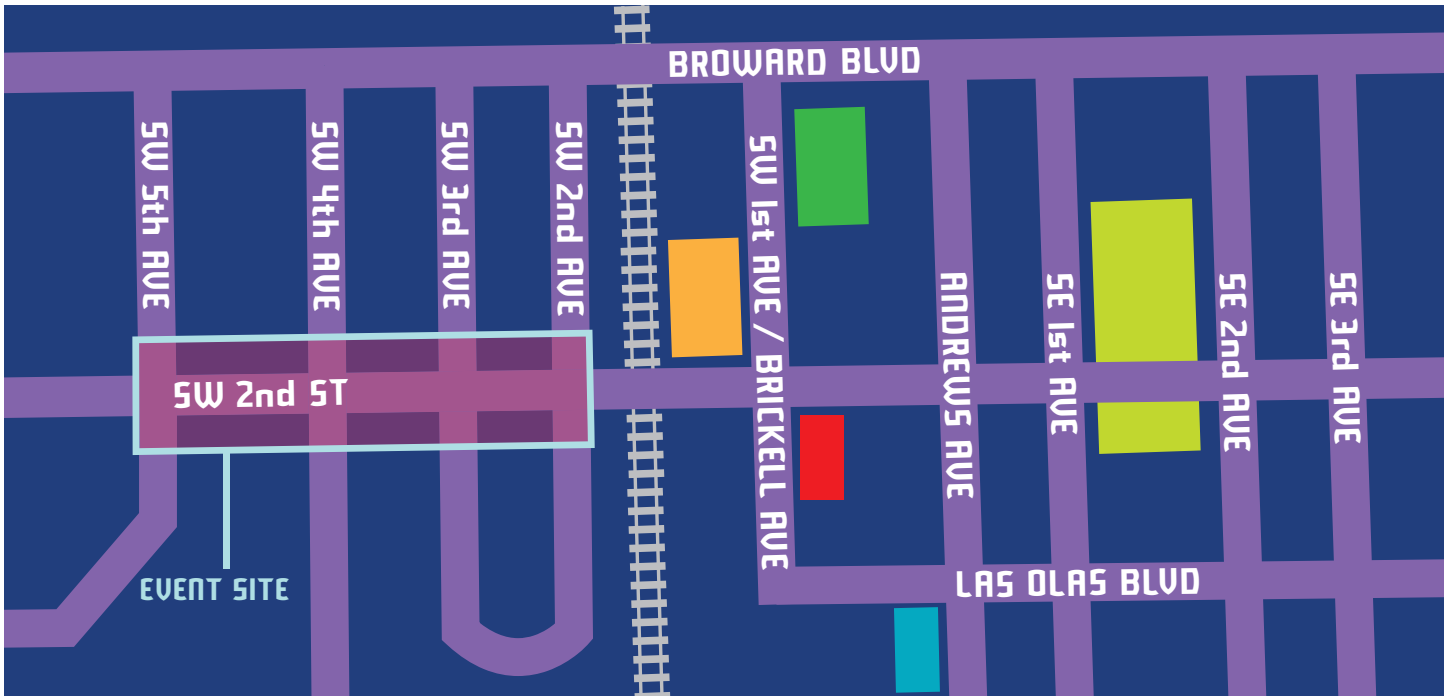

DOWNTOWN COUNTDOWN PARKING DIRECTORY

Check the map below for garages and parking lots in downtown Fort Lauderdale conveniently located near the event site.

For details: www.fortlauderdale.gov or (954) 828-5363.

CITY PARK GARAGE (CPG)

150 SE 2nd Street
\$5 until 5 PM
\$10 after 5 PM to midnight

COUNTY LOT II

100 SW 1st Avenue
\$10 Flat Rate 5 PM to Midnight

BROWARD GOVERNMENTAL GARAGE

151 SW 2nd Street
\$2 First Hour, \$1 each additional hour
until 5 PM (MAX. rate of \$12) or \$15 after 5 PM

RIVERFRONT GARAGE

305 S Andrews Avenue
\$5 until 6 PM or \$12 after 6 PM

200 LAS OLAS CIRCLE GARAGE

200 SW 1st Avenue
\$5 until 5 PM or \$15 after 5 PM