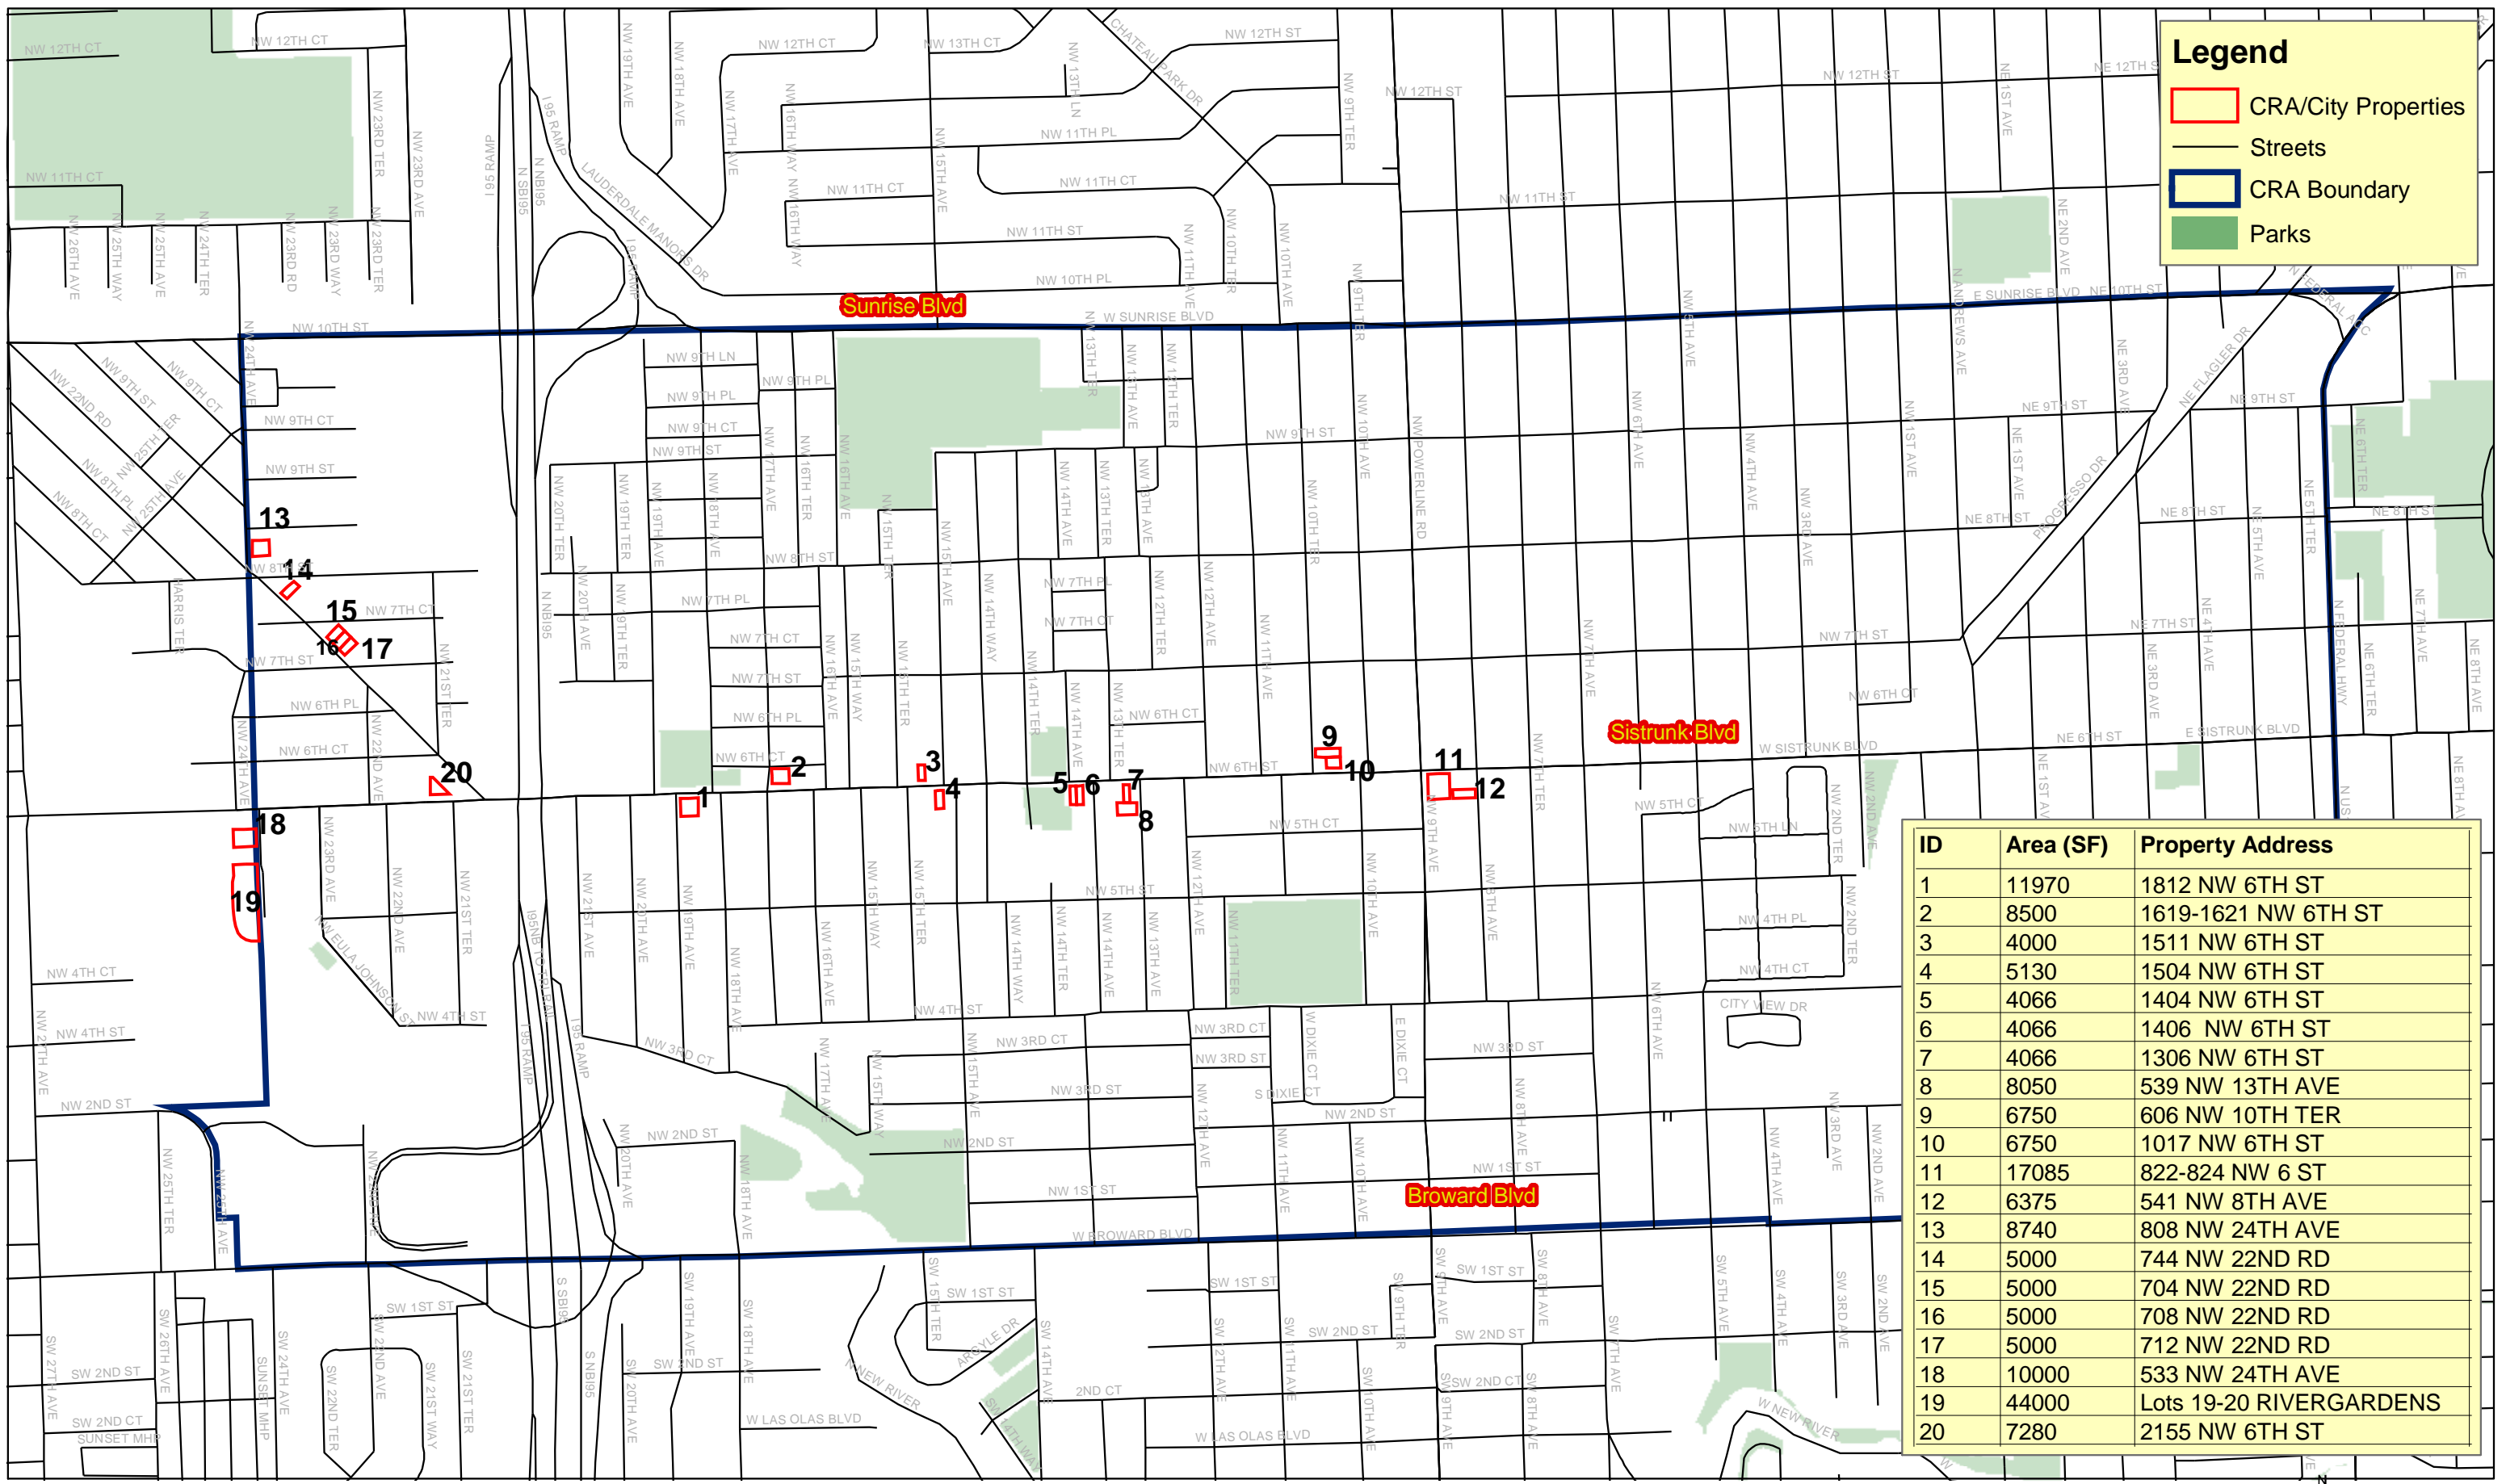

Legend

- CRA/City Properties
- Streets
- CRA Boundary
- Parks

ID	Area (SF)	Property Address
1	11970	1812 NW 6TH ST
2	8500	1619-1621 NW 6TH ST
3	4000	1511 NW 6TH ST
4	5130	1504 NW 6TH ST
5	4066	1404 NW 6TH ST
6	4066	1406 NW 6TH ST
7	4066	1306 NW 6TH ST
8	8050	539 NW 13TH AVE
9	6750	606 NW 10TH TER
10	6750	1017 NW 6TH ST
11	17085	822-824 NW 6 ST
12	6375	541 NW 8TH AVE
13	8740	808 NW 24TH AVE
14	5000	744 NW 22ND RD
15	5000	704 NW 22ND RD
16	5000	708 NW 22ND RD
17	5000	712 NW 22ND RD
18	10000	533 NW 24TH AVE
19	44000	Lots 19-20 RIVERGARDENS
20	7280	2155 NW 6TH ST